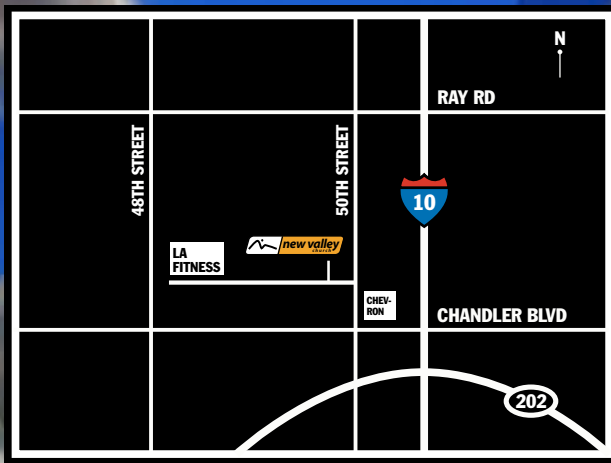

EXPERIENCE

NEW VALLEY CHURCH IN OUR NEW LOCATION

15220 S. 50TH ST, STE.101 PHOENIX, AZ 85044

JOIN US @
10:30AM

NonProfit Org.
U.S. Postage Paid
Phoenix, AZ
Permit 2

One of the CUTE kidz

A Desire to Serve the City

WHERE WE MEET

15220 S. 50th St. Ste.101 Phoenix
(Just West of I-10 and Chandler Blvd.)

WHEN WE MEET

Sundays, 10:30am

CHILDCARE PROVIDED

480-296-5900

www.newvalleychurch.org

The Pastor and the Mrs